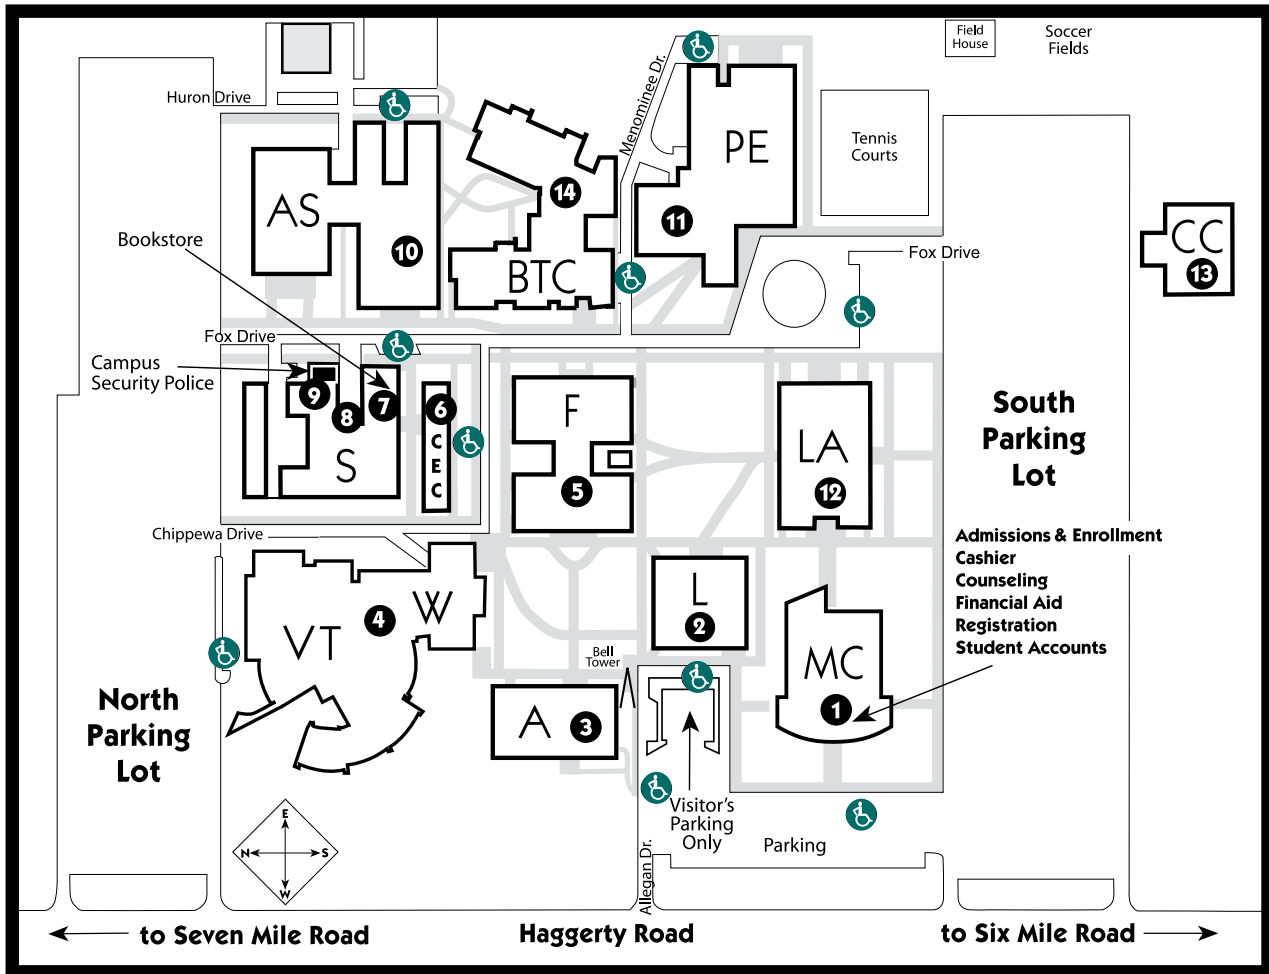

Campus Map

Schoolcraft College • 734-462-4400
 18600 Haggerty Road
 Livonia, Michigan 48152-2696

Building Directory

Applied Sciences Building—AS	10
Business Programs	Nursing
Classrooms	Technology Programs
Computer Programs	
Biomedical Technology Center—BTC	14
Classrooms	Science Programs
Learning Theatre	Technology Programs
Open Entry/Open Exit Lab	
Bookstore—S	7
Continuing Education Center—CEC	6
Children's Center (Child Care)—CC	13
Forum Building—F	5
Art Programs	Music Programs
Classrooms	Science Programs
Forum Recital Hall	
Grote Administration Center—A	3
Human Resources	Institutional Research
Marketing	President's Office
Liberal Arts Building—LA	12
Classrooms	Liberal Arts Theatre
Liberal Arts Programs	
Bradner Library—L	2
Learning Assistance Center	Media

McDowell Center—MC	1
Admissions & Enrollment Center	Office of Instruction
Career & Transfer Center	Open Entry/Open Exit Office
Cashier	Purchasing
Classrooms	Student Accounts
Computer Lab	Student Recruitment & Records
Counseling Center	Student Services Office
Distance Learning	Testing Center
Financial Aid	Women's Resource Center
Finance & Business Services	
Physical Education Building—PE	11
Campus Security Police 734-462-4424—S	9
Receiving Dock—S	8
Service Building—S	8
Lost & Found	Facilities Management
VisTaTech Center—VT	4
American Harvest Restaurant	Culinary Arts Program
Business Development Center	Foundation
Classrooms	Main Street Cafe
Development & Governmental Relations	Grants
Waterman Wing—W	
Henry's Food Court	Student Activities
Meeting Rooms	Student Clubs
Recreational Areas	Study Area